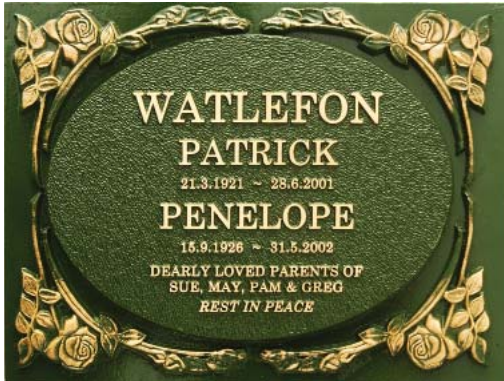

Flower & Tree Series

This range of plaques is suitable for fixing to memorial walls, curbs and on bases in garden areas. The plaques are available in 2 sizes (6" * 7" and 9" * 7") and can be used in portrait or landscape orientation. The central elevated oval section that contains the inscription is framed with sculptured Bas Relief Emblems. Available in single or companion format.

Roses

Shown as 9" x 7" unicast

Oak Leaves

Shown as 9" x 7" unicast

Pansies

Shown as 9" x 7" unicast

Centenary Pansies

Shown as 9" x 7" unicast