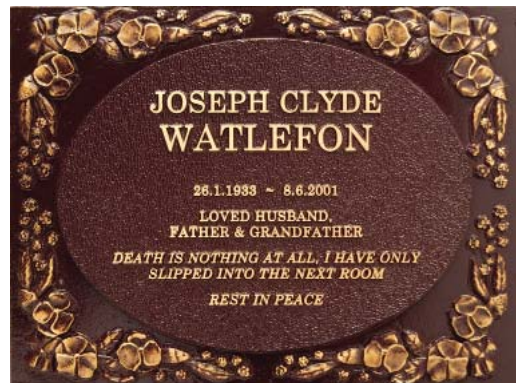

Flower & Tree Series

This range of plaques is suitable for fixing to memorial walls, curbs and on bases in garden areas. The plaques are available in 2 sizes (6" * 7" and 9" * 7") and can be used in portrait or landscape orientation. The central elevated oval section that contains the inscription is framed with sculptured Bas Relief Emblems. Available in single or companion format.

Roses

Shown as 9" x 7" unicast

Oak Leaves

Shown as 9" x 7" unicast

Pansies

Shown as 9" x 7" unicast

Centenary Pansies

Shown as 9" x 7" unicast