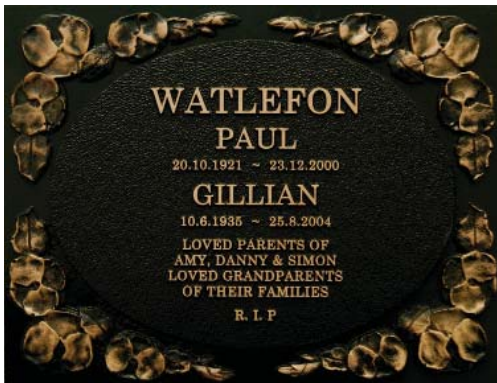

Flower & Tree Series

This range of plaques is suitable for fixing to memorial walls, curbs and on bases in garden areas. The plaques are available in 2 sizes (6" * 7" and 9" * 7") and can be used in portrait or landscape orientation. The central elevated oval section that contains the inscription is framed with sculptured Bas Relief Emblems. Available in single or companion format.

Roses

Shown as 9" x 7" unicast

Oak Leaves

Shown as 9" x 7" unicast

Pansies

Shown as 9" x 7" unicast

Centenary Pansies

Shown as 9" x 7" unicast