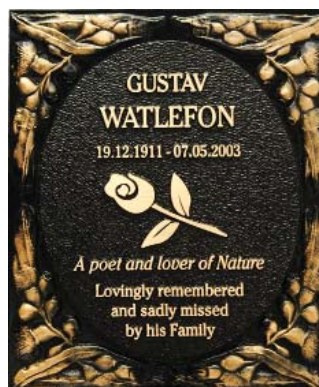

Flower & Tree Series

This range of plaques is suitable for fixing to memorial walls, curbs and on bases in garden areas. The plaques are available in 2 sizes (6" * 7" and 9" * 7") and can be used in portrait or landscape orientation. The central elevated oval section that contains the inscription is framed with sculptured Bas Relief Emblems. Available in single or companion format.

Roses

Shown as 9" x 7" unicast

Oak Leaves

Shown as 9" x 7" unicast

Pansies

Shown as 9" x 7" unicast

Centenary Pansies

Shown as 9" x 7" unicast

Gum Leaves

Shown as 6" x 7" unicast