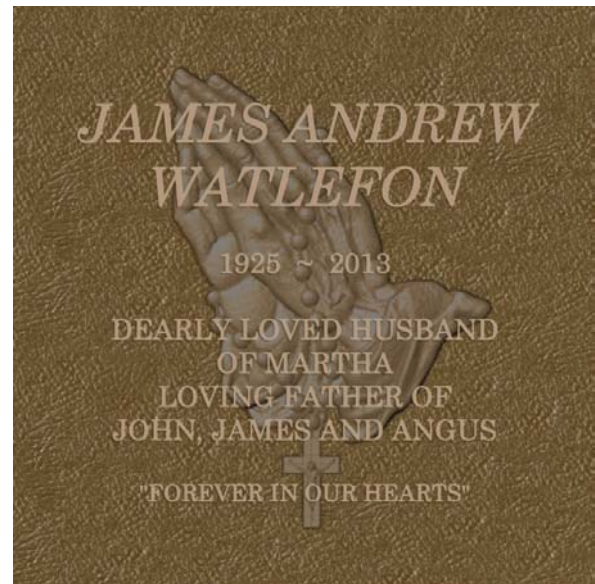

## *Integrated Bronze Image*

The Bronze Image Range of Crypt & Niche plaques incorporates either a standard or custom image into the background of the memorial. These images may range from religious icons through to building designs and will help create a unique memorial. A small selection of flat relief emblems such as service emblems may also be added to these plaques.

***Part Integrated Bronze Image***  
Shown as Companion with Date Tabs

***Fully Integrated Bronze Image***  
Shown as Unicast

***Fully Integrated Bronze Image***  
Shown as Companion  
incorporating 2 individual plaques

The Integrated Bronze Image range is available in a wide range of plaque sizes and shapes to suit your requirements.

Custom designs and shapes can be set up to create a unique memorial that will help your Crypt or Niche stand out from your competitors.

Fully Integrated Bronze Images are only available in an Antique finish whilst the Part Integrated option is available with a selection of colors from the PBR range for the side containing the inscription.