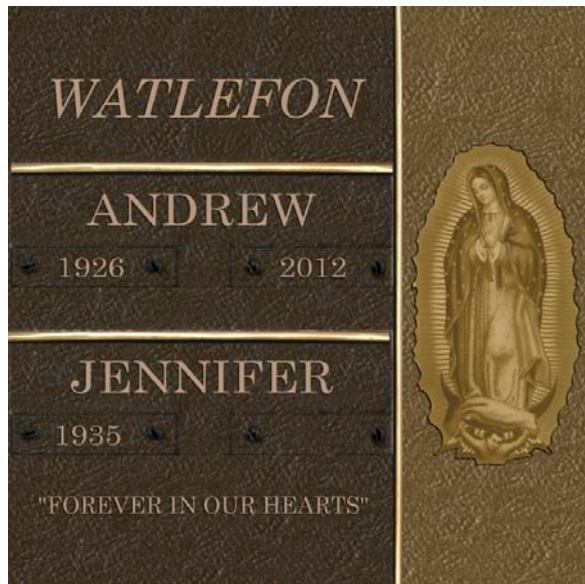

## *Integrated Bronze Image*

The Bronze Image Range of Crypt & Niche plaques incorporates either a standard or custom image into the background of the memorial. These images may range from religious icons through to building designs and will help create a unique memorial. A small selection of flat relief emblems such as service emblems may also be added to these plaques.

***Part Integrated Bronze Image***  
Shown as Companion with Date Tabs

***Fully Integrated Bronze Image***  
Shown as Unicast

***Fully Integrated Bronze Image***  
Shown as Companion  
incorporating 2 individual plaques

The Integrated Bronze Image range is available in a wide range of plaque sizes and shapes to suit your requirements.

Custom designs and shapes can be set up to create a unique memorial that will help your Crypt or Niche stand out from your competitors.

Fully Integrated Bronze Images are only available in an Antique finish whilst the Part Integrated option is available with a selection of colors from the PBR range for the side containing the inscription.