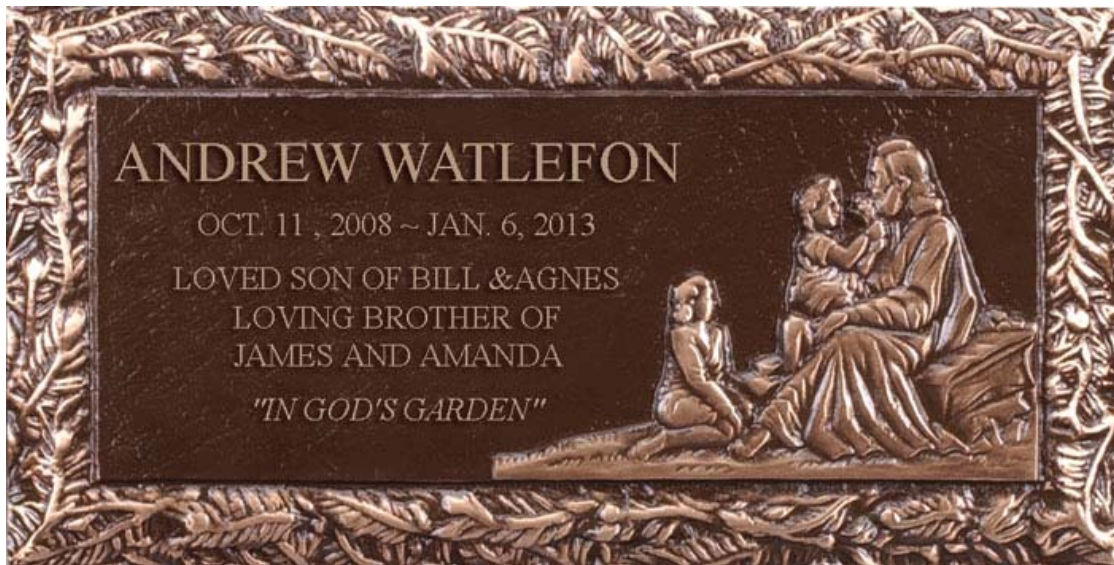

Lawn Markers - Contemporary Range

The Contemporary Range of Lawn and Mausoleum Markers offers greater flexibility and allows you to design a memorial from the base up. The Contemporary Range also offers unlimited inscription to help alleviate any unwanted extra inscription charges.

Christ's Children CR99 - Also available as a Traditional Range Marker

Lawn Markers - Contemporary Range (continued)

Classic Puritan - Also available as a Traditional Range Marker

Climbing Rose CF02/CF03 - Also available as a Traditional Range Marker