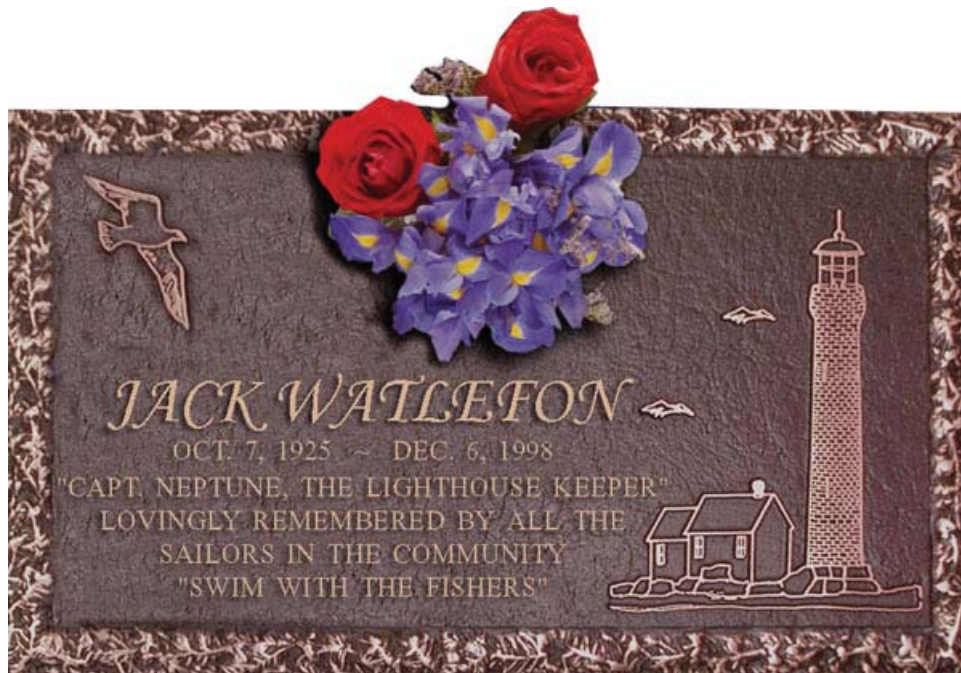

Christ's Children CR99 - Also available as a Traditional Range Marker

Lawn Markers - Contemporary Range (continued)

Classic Puritan - Also available as a Traditional Range Marker

Climbing Rose CF02/CF03 - Also available as a Traditional Range Marker

Lawn Markers - Contemporary Range (continued)

Dogwood CF13 - Also available as a Traditional Range Marker

Lighthouse

Lawn Markers - Contemporary Range (continued)

Maple Leaf CF30 - Also available as a Traditional Range Marker