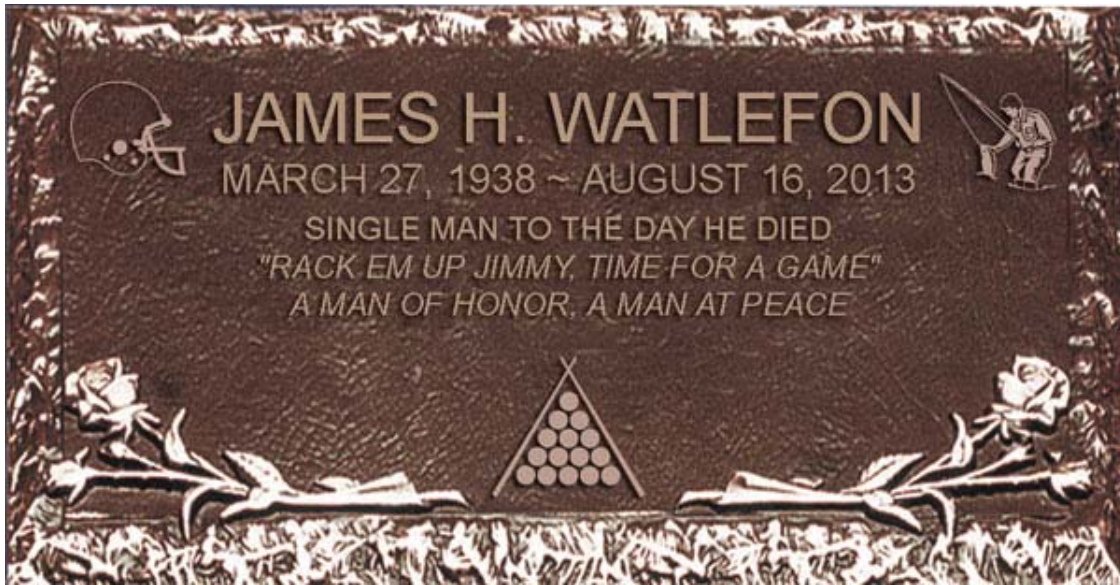

Lawn Markers - Contemporary Range (continued)

Dogwood CF13 - Also available as a Traditional Range Marker

Lighthouse

Lawn Markers - Contemporary Range (continued)

Maple Leaf CF30 - Also available as a Traditional Range Marker

Oak Leaf CF36 - Also available as a Traditional Range Marker

Lawn Markers - Contemporary Range (continued)

Peace Rose CF04 - Also available as a Traditional Range Marker

Praying Hands CB108 - Also available as a Traditional Range Marker

Lawn Markers - Contemporary Range (continued)

Stem Rose CF50 - Also available as a Traditional Range Marker

Wheat CF44 - Also available as a Traditional Range Marker