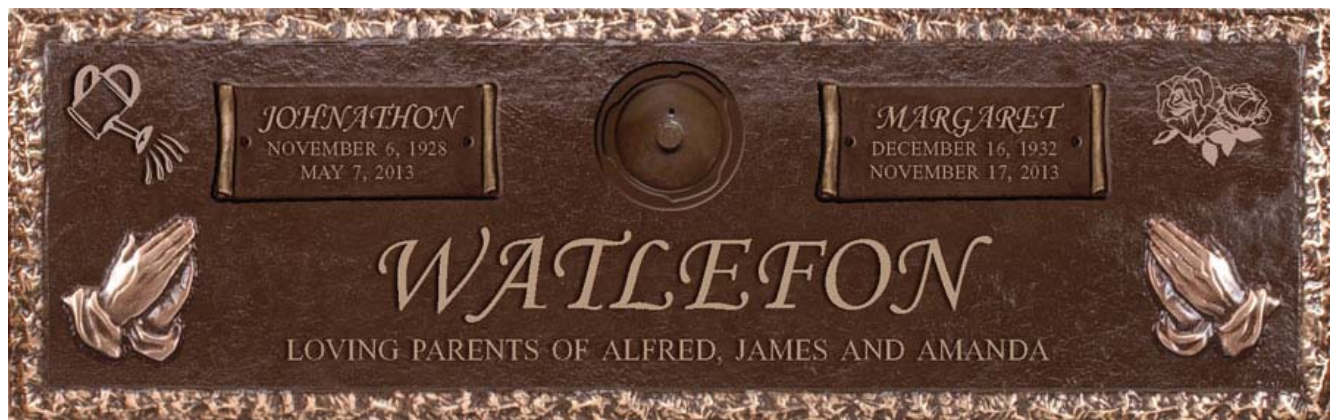

Christ's Children CR99 - Also available as a Traditional Range Marker

Lawn Markers - Contemporary Range (continued)

Classic Puritan - Also available as a Traditional Range Marker

Climbing Rose CF02/CF03 - Also available as a Traditional Range Marker

Lawn Markers - Contemporary Range (continued)

Dogwood CF13 - Also available as a Traditional Range Marker

Lighthouse

Lawn Markers - Contemporary Range (continued)

Maple Leaf CF30 - Also available as a Traditional Range Marker

Oak Leaf CF36 - Also available as a Traditional Range Marker

Lawn Markers - Contemporary Range (continued)

Peace Rose CF04 - Also available as a Traditional Range Marker

Praying Hands CB108 - Also available as a Traditional Range Marker