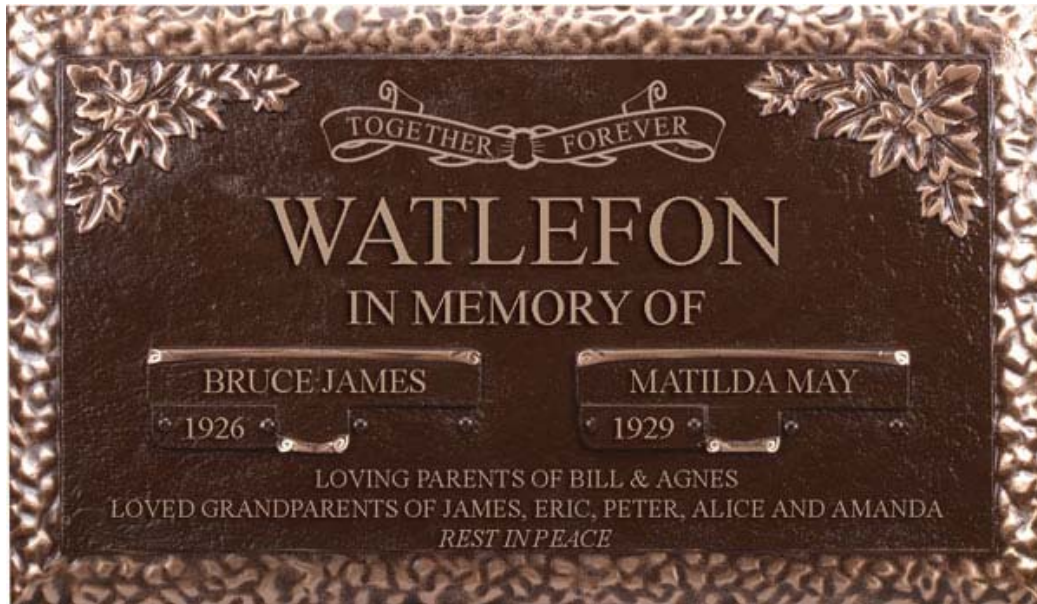

Christ's Children CR99 - Also available as a Traditional Range Marker

Lawn Markers - Contemporary Range (continued)

Classic Puritan - Also available as a Traditional Range Marker

Climbing Rose CF02/CF03 - Also available as a Traditional Range Marker

Lawn Markers - Contemporary Range (continued)

Dogwood CF13 - Also available as a Traditional Range Marker

Lighthouse

Lawn Markers - Contemporary Range (continued)

Maple Leaf CF30 - Also available as a Traditional Range Marker

Oak Leaf CF36 - Also available as a Traditional Range Marker

Lawn Markers - Contemporary Range (continued)

Peace Rose CF04 - Also available as a Traditional Range Marker

Praying Hands CB108 - Also available as a Traditional Range Marker